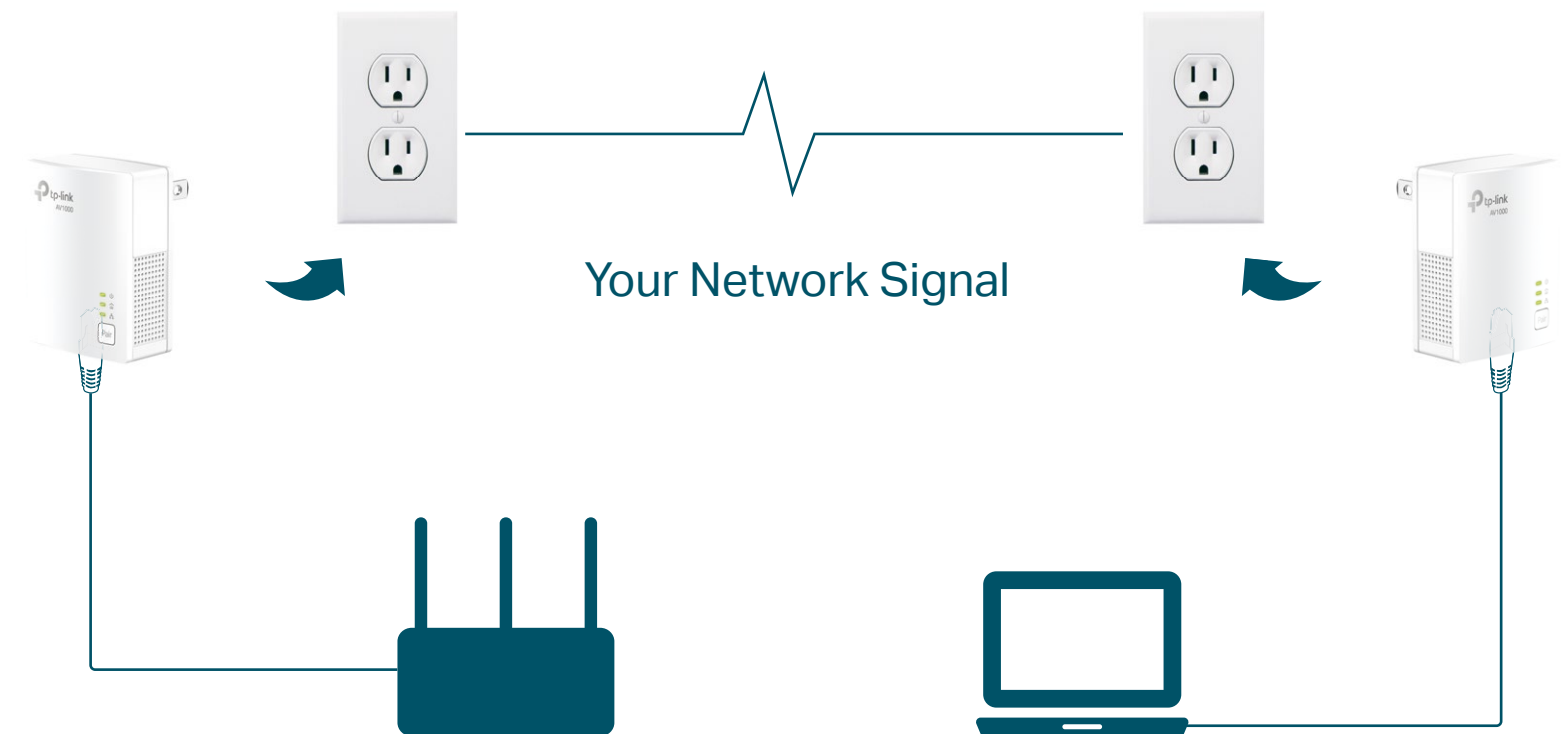

AV1000 Gigabit Powerline Starter Kit

Extend Reliable Gigabit Network Using Existing Electrical Wiring

TL-PA7017 KIT

HomePlug AV2
1000Mbps

Compact Design

Power Saving

Plug and Play

Gigabit Ethernet

Highlights

Get Reliable Gigabit Network from Any Outlet

The AV1000 Gigabit Powerline Starter Kit brings internet to any area with a power outlet using your home's electrical wiring.

- No need for new wires or drilling
- Network passes through walls and floors

Plug and Play

Powerline adapters and extenders must be deployed in a set of two or more, and be connected to the same electrical circuit.

Highlights

HomePlug AV2 Standard Compliant

The HomePlug AV2 standard creates high-speed data transfer rates of up to 1000Mbps[†] to support all your online activities.

Compact Design

The ultra-compact design allows the adapter to be plugged into socket without blocking other sockets.

Features

Speed

- Ultra-fast Powerline Speed – HomePlug AV2 standard compliant, high-speed data transfer rate of up to 1000Mbps, ideal for Ultra HD streaming and online gaming
- Gigabit Ethernet for Reliable Connections– One Gigabit Ethernet port provides reliable high-speed wired connections for game consoles, smart TVs, STB and more.