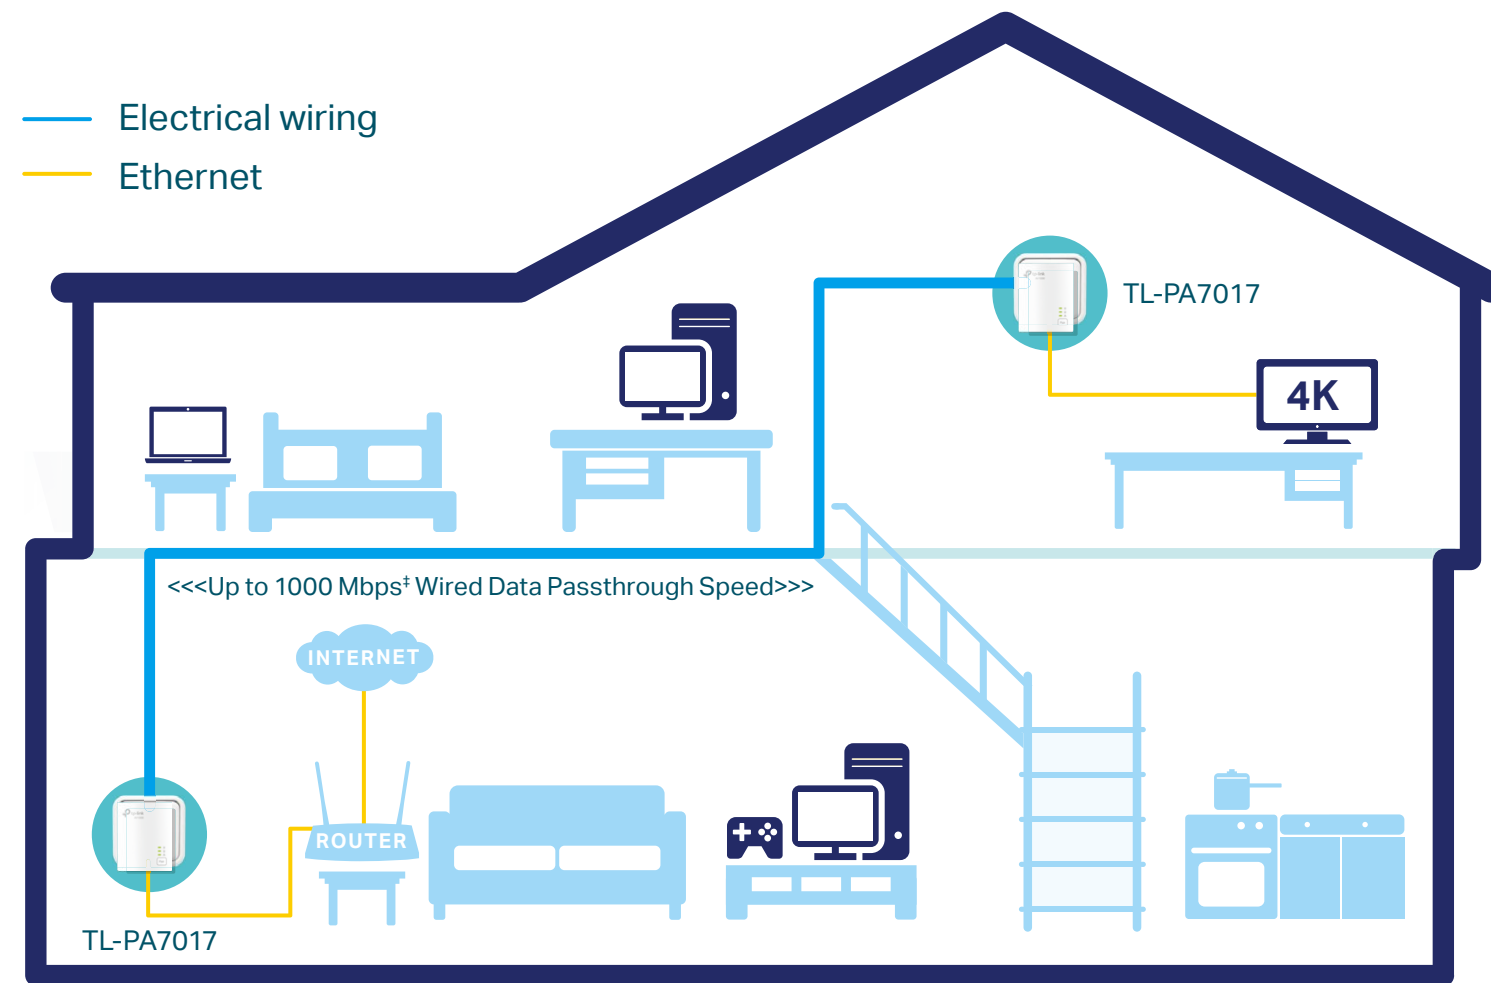

AV1000 Gigabit Powerline Starter Kit

Extend Reliable Gigabit Network Using Existing Electrical Wiring

TL-PA7017 KIT

HomePlug AV2
1000Mbps

Compact Design

Power Saving

Plug and Play

Gigabit Ethernet

Highlights

Get Reliable Gigabit Network from Any Outlet

The AV1000 Gigabit Powerline Starter Kit brings internet to any area with a power outlet using your home's electrical wiring.

- No need for new wires or drilling
- Network passes through walls and floors

Plug and Play

Powerline adapters and extenders must be deployed in a set of two or more, and be connected to the same electrical circuit.

Highlights

HomePlug AV2 Standard Compliant

The HomePlug AV2 standard creates high-speed data transfer rates of up to 1000Mbps[†] to support all your online activities.

Compact Design

The ultra-compact design allows the adapter to be plugged into socket without blocking other sockets.

Features

Speed

- Ultra-fast Powerline Speed – HomePlug AV2 standard compliant, high-speed data transfer rate of up to 1000Mbps, ideal for Ultra HD streaming and online gaming
- Gigabit Ethernet for Reliable Connections– One Gigabit Ethernet port provides reliable high-speed wired connections for game consoles, smart TVs, STB and more.